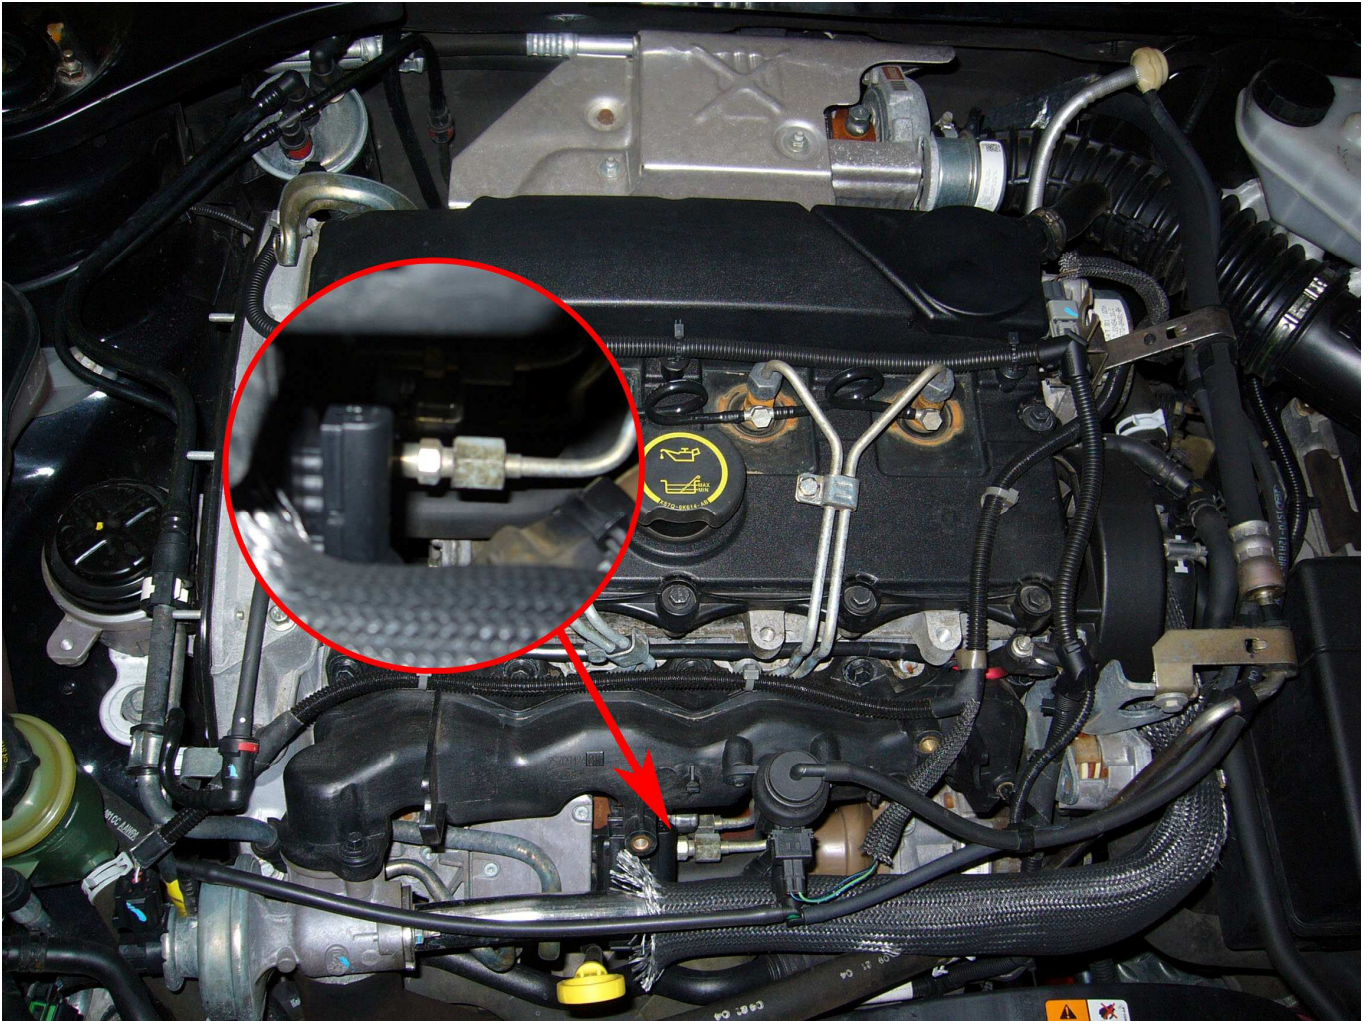

## Ford Mondeo 2.0 Tddi 90HP

1. Box type: VT101101.
2. Find plug for fuel pump. Disconnect it and connect box adapter between.

3. Set jumpers in proper position.

\*In some automatic gearbox are possible problems with proper work (especially VAG 2.5TDI). In this cases are needed software modification for gearbox.