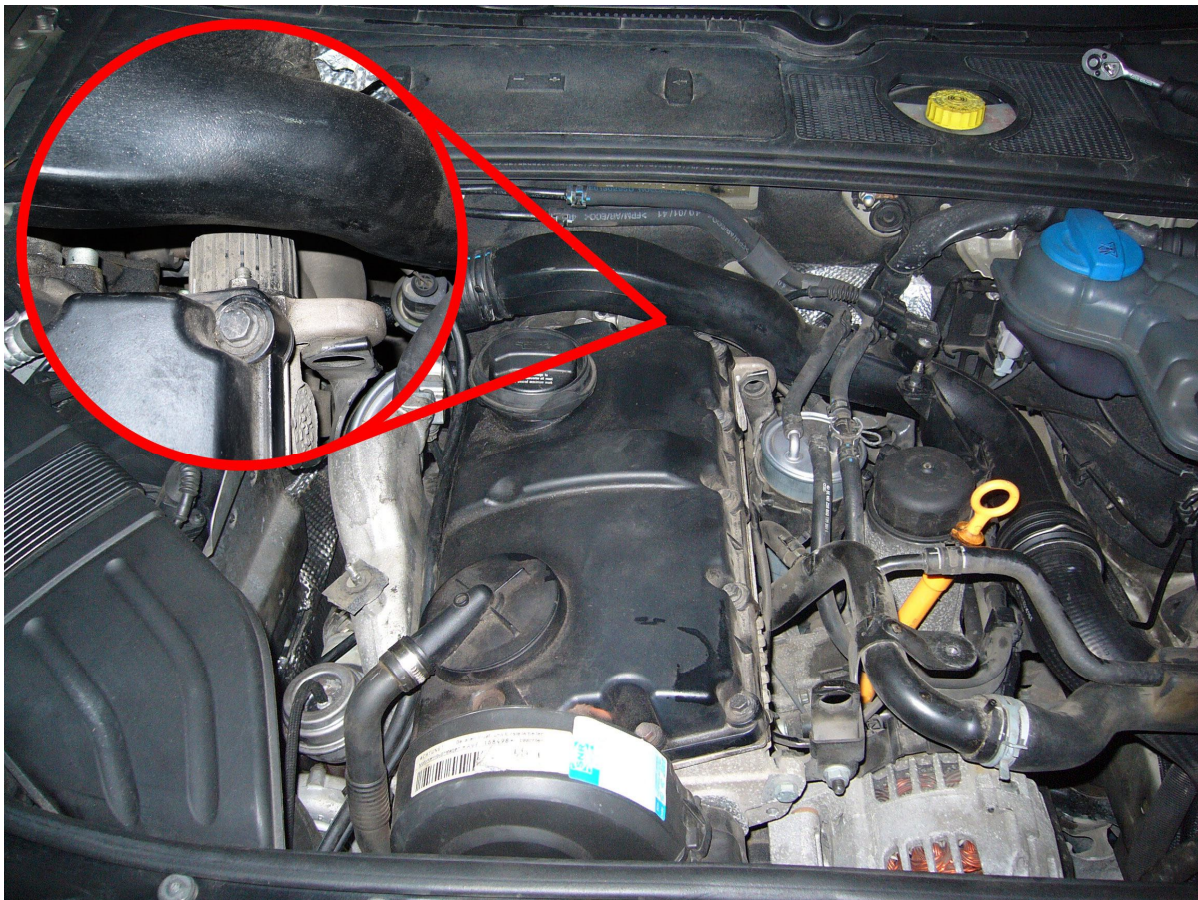

Audi A4 1.9TDI 130HP

1. Box type: VT101301.
2. Find plug for injector harness. Disconnect it and connect box adapter between.

3. Connect black (-) and red (+) wires to battery.