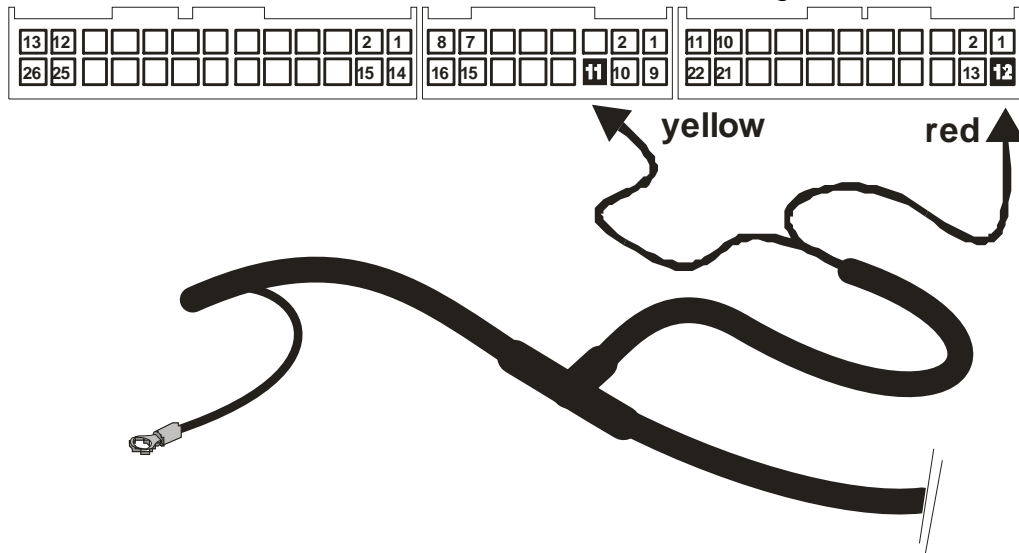

## Suzuki Grand Vitara 2.0TD 87HP 1997

1. Connect box harness to ECU harness. ECU is located under glowbox.

Black wire with ring connect to ground.