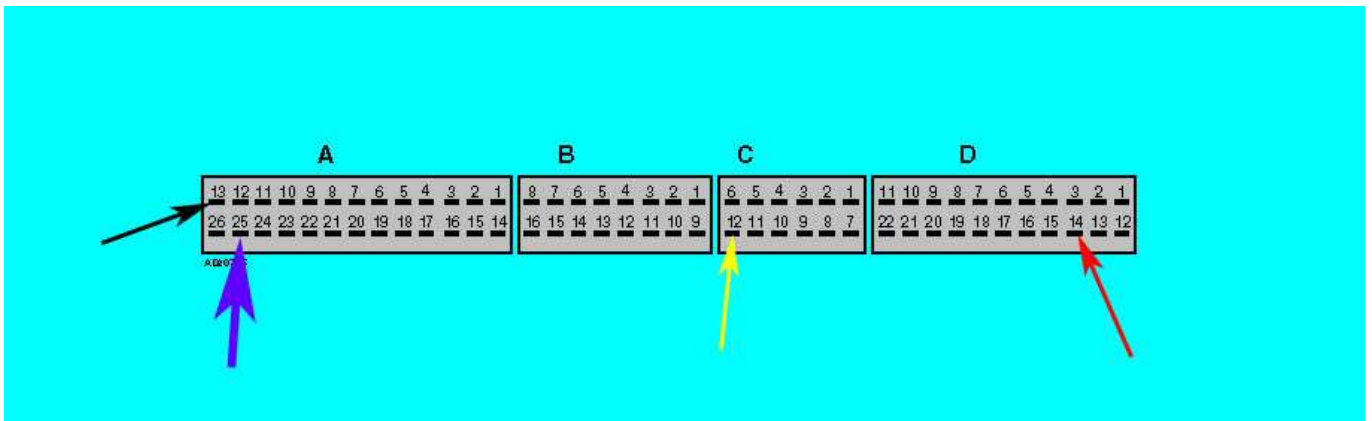

## Toyota Avensis 2.0 TD 1998

Universal connection to engine ECU. ECU is located above glovebox, passenger side.

ECU Connector:

Connections:

Component	ECU	BOX
	pin	wire
earth	13A	black
+12	14D	red
fuel quantity adjuster	25A	black with fuse
acceleration pedal	12C	yellow