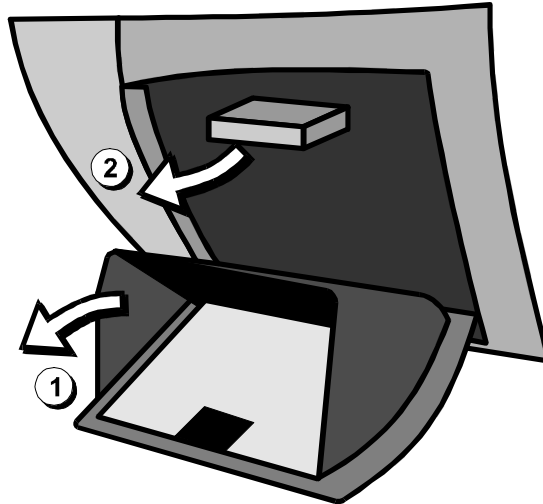

## Toyota Avensis 2.0 TD 1998

Universal connection to engine ECU. ECU is located above glovebox, passenger side.

ECU Connector:

Connections:

Component	ECU	BOX
	pin	wire
earth	13A	black
+12	14D	red
fuel quantity adjuster	25A	black with fuse
acceleration pedal	12C	yellow