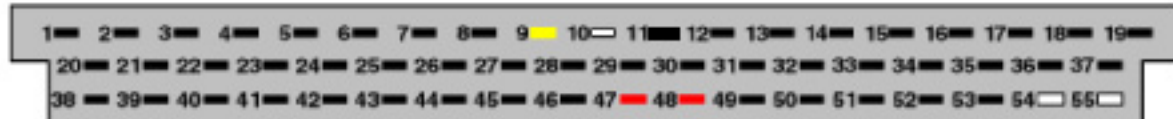

Lukas 55pin plug

Models:

- Citroen XM 2.1TD

wire side

connection diagram:

ECU pin number	Signal	Wire colour in box harness
48 (47)	+ 12 V	Red
10	Signal1	White
9	Signal2	Yellow
54 (55)	Ground	black