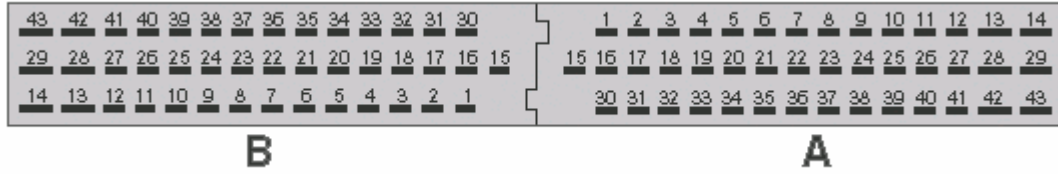

Model:

- Volvo S80 2.5TDI 140HP

wire side

connections:

ECU pin number	Signal	Wire colour in box harness
A13	Ground	Black
A12	Power	Red
A1	Signal 1	Yellow
A16	Signal 2	Blue
B20	Gas pedal signal	White