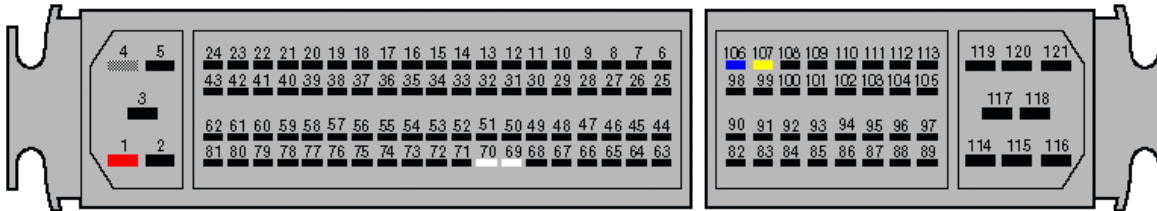

## Renault Megane 1.9dTi 80HP 2002

ECU connector:

Connections:

ECU pin no.	Function	Wire color in box harness
1	Power +12V	Red
4	Ground	Black
107	Signal 1	Yellow
106	Signal 2	Blue
69 (70)	MAP sensor signal	White