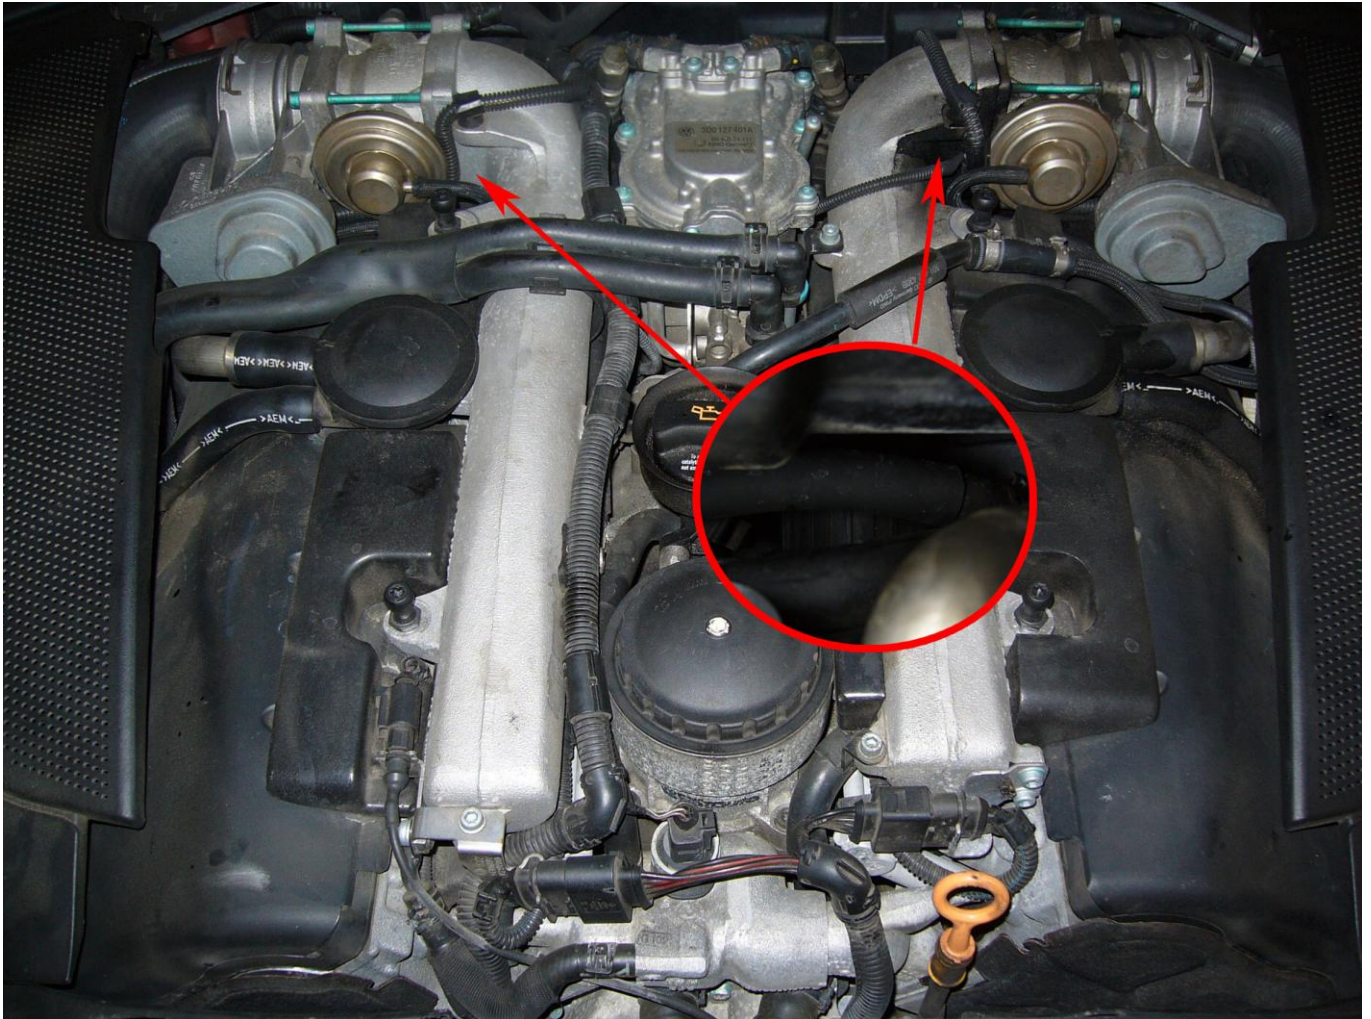

VW Phaeton 5.0TDI V10 313HP

1. Box type: 2x VT101303.
2. Find both plugs for injector harness. Disconnect them and connect boxes adapter between.

3. Connect black (-) and red (+) wires from both to battery.