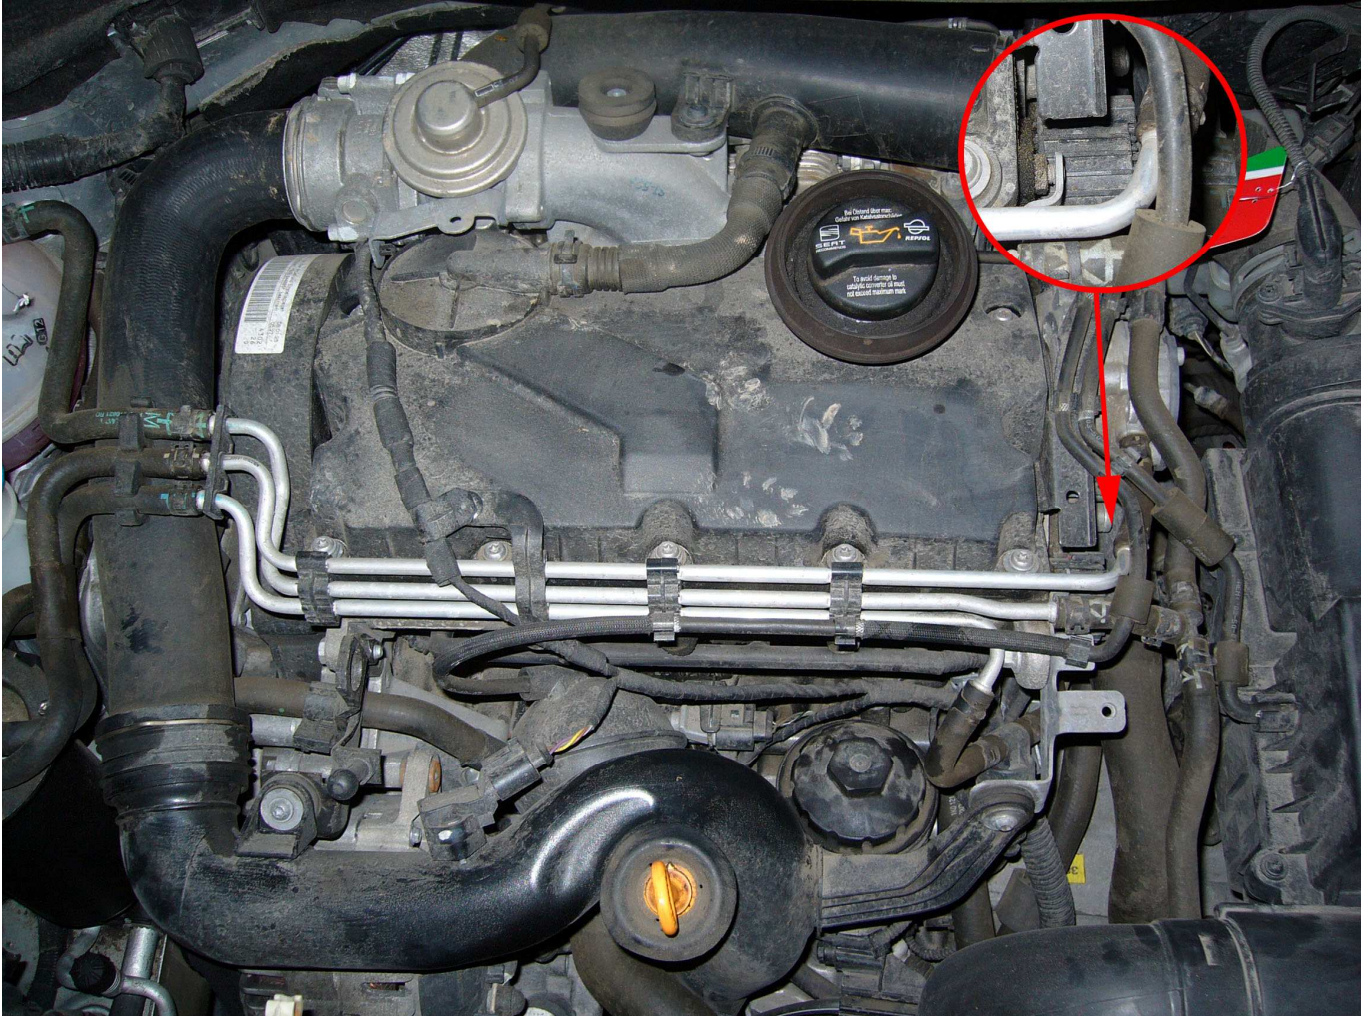

Seat Leon 1.9 TDI 150HP

1. Box type: VT101301.
2. Find plug for injector harness. Disconnect it and connect box adapter between.

3. Connect black (-) and red (+) wires to battery.