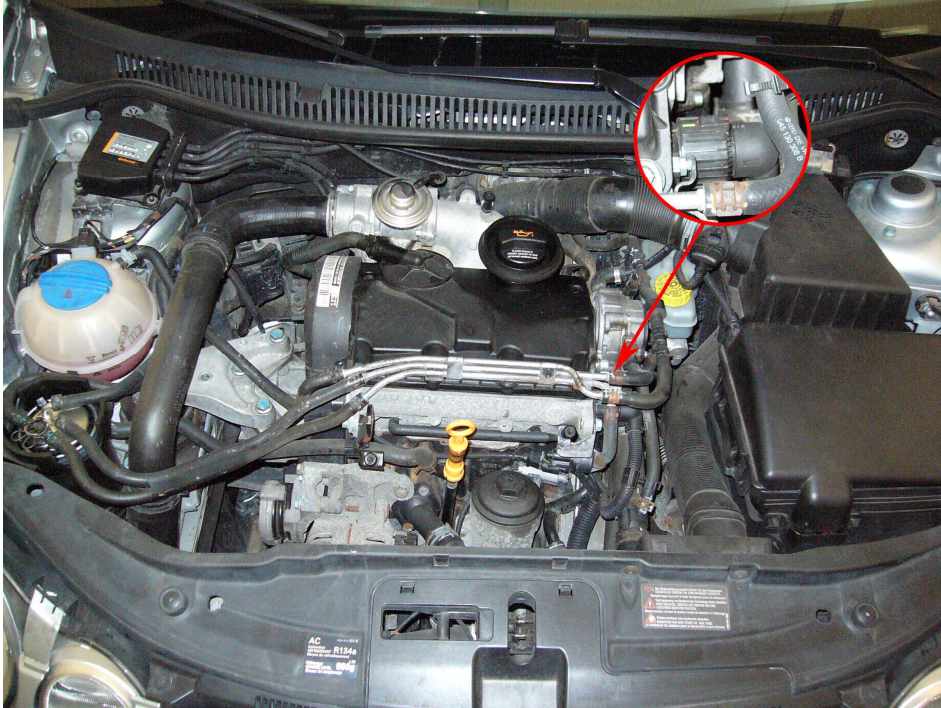

## VW Polo 1.4TDI 75HP

1. Box type: VT101304.
2. Find plug for injector harness. Disconnect it and connect box adapter between.

3. Connect black ( - ) and red ( + ) wires to battery.