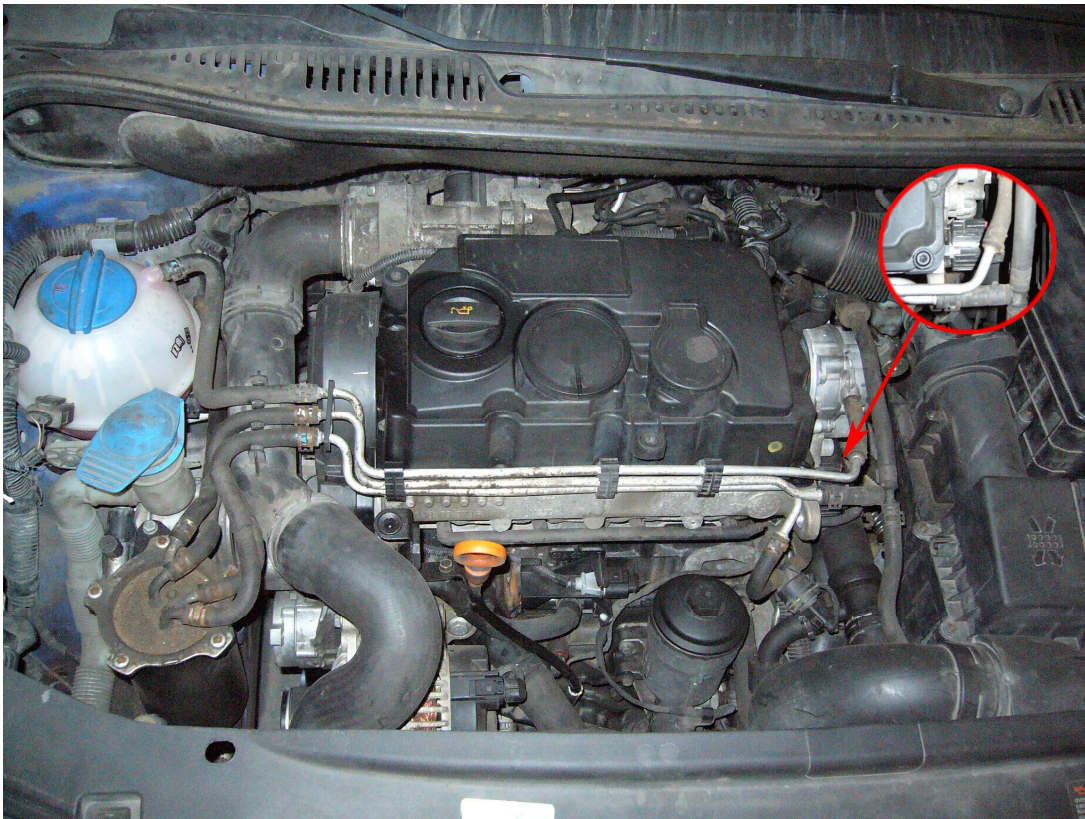

## VW Caddy 1.9TDI 101HP

1. Box type: VT101301.
2. Find plug for injector harness. Disconnect it and connect box adapter between.

3. Connect black (-) and red (+) wires to battery.