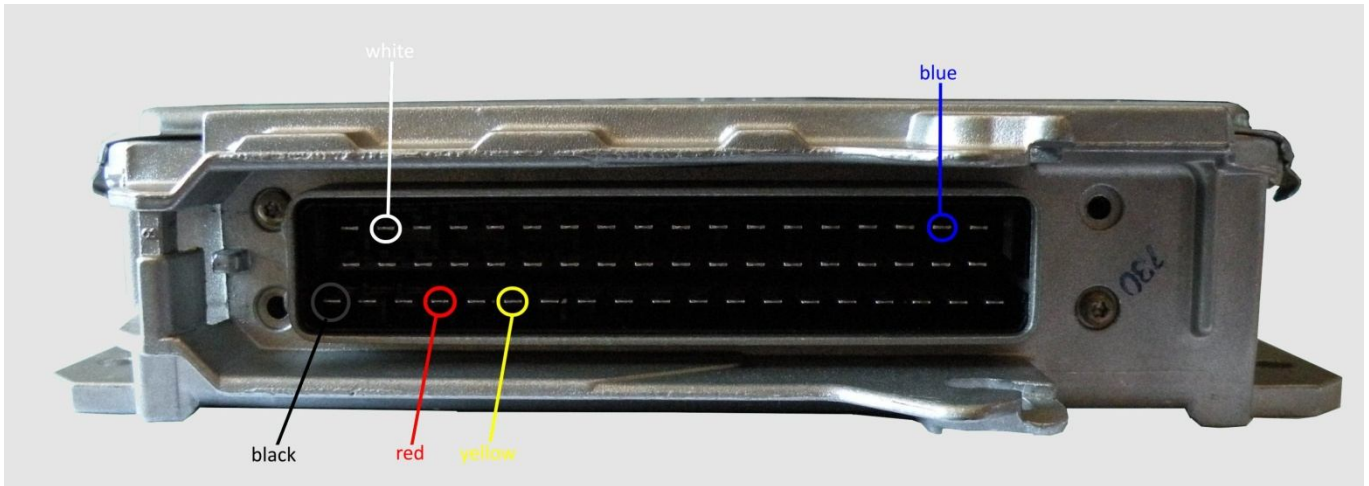

Audi A6 2.5TDI 140HP

1. Box Type: VT101501
2. Universal connection to engine ECU. ECU is located under dashboard, passenger side.

3. ECU Connector:

4. Connections:

ECU pin no.	Signal	Wire color in box harness
19	Ground	Black
16	Power	Red
14	Signal 1	Yellow
39	Signal 2	Blue
54	Air mass	White